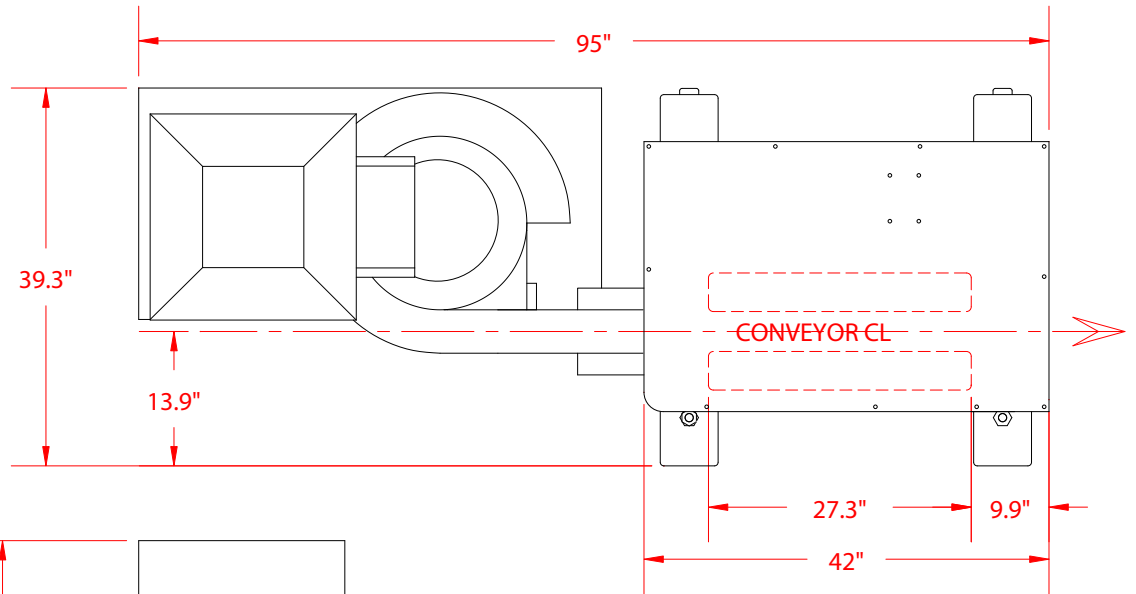

Manufacturers of Quality
Packaging Equipment

579 BARROW PARK DRIVE
WINDER, GEORGIA 30680
PHONE (770) 496-5712

SUREKAP MODEL SK6000-SP18

TOP VIEW

SIDE VIEW

FRONT VIEW

15FEB99

* THE DIMENSIONS ASSUME A STANDARD CONVEYOR HEIGHT OF 34" AND A STANDARD MACHINE FRAME.