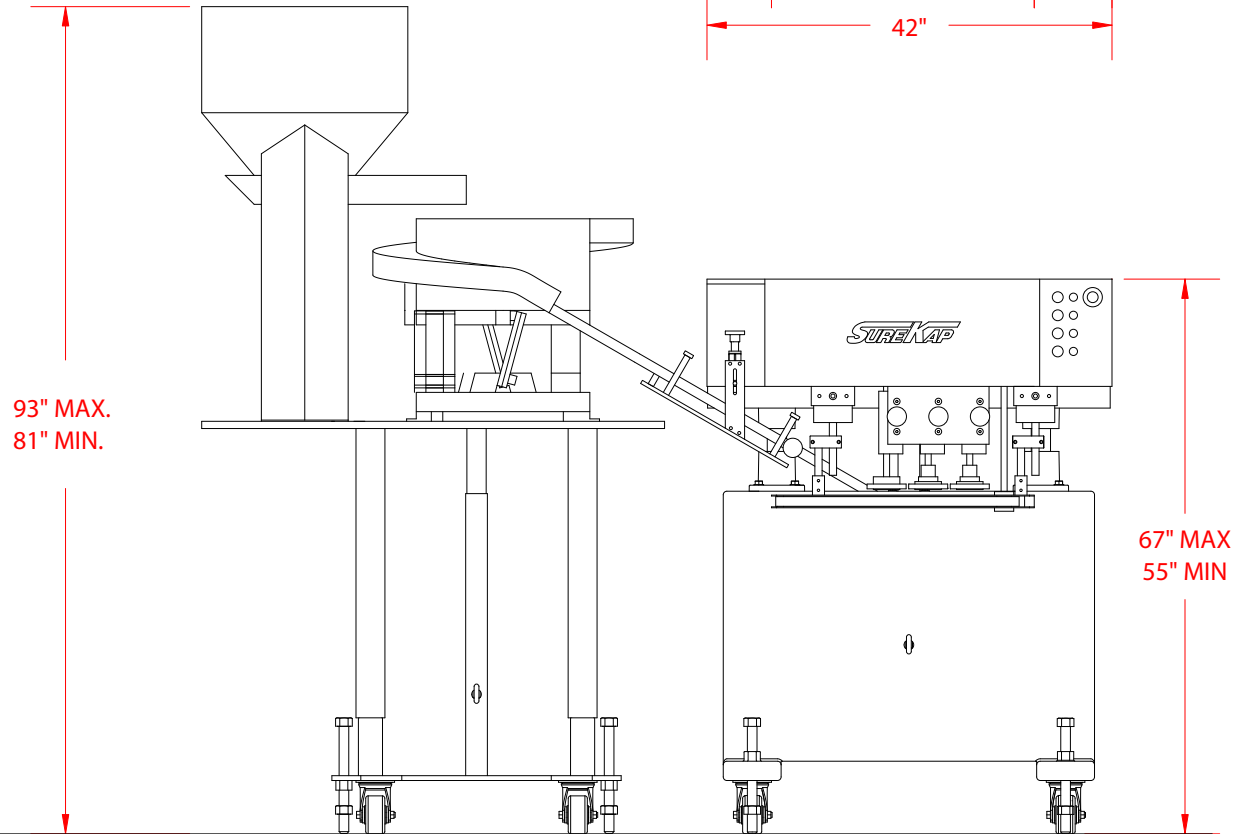

Manufacturers of Quality
Packaging Equipment

579 BARROW PARK DRIVE
WINDER, GEORGIA 30680
PHONE (770) 496-5712

SUREKAP MODEL SK6000-SP18

TOP VIEW

SIDE VIEW

FRONT VIEW

15FEB99

* THE DIMENSIONS ASSUME A STANDARD CONVEYOR HEIGHT OF 34" AND A STANDARD MACHINE FRAME.