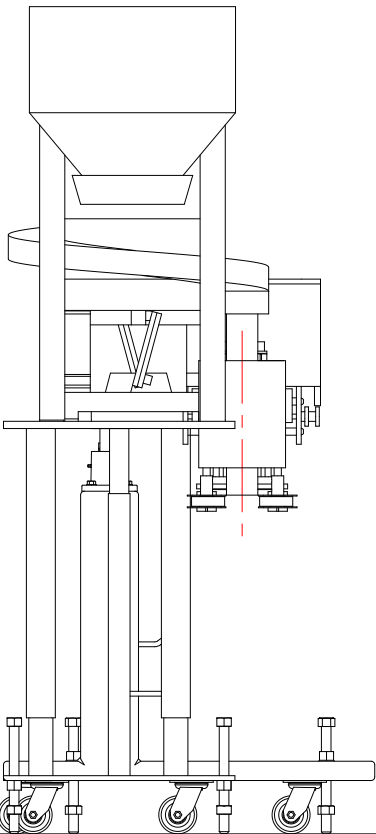

Manufacturers of Quality
Packaging Equipment

579 BARROW PARK DRIVE
WINDER, GEORGIA 30680
PHONE (770) 496-5712

SUREKAP MODEL SK6000-SP18

TOP VIEW

SIDE VIEW

FRONT VIEW

15FEB99

* THE DIMENSIONS ASSUME A STANDARD CONVEYOR HEIGHT OF 34" AND A STANDARD MACHINE FRAME.