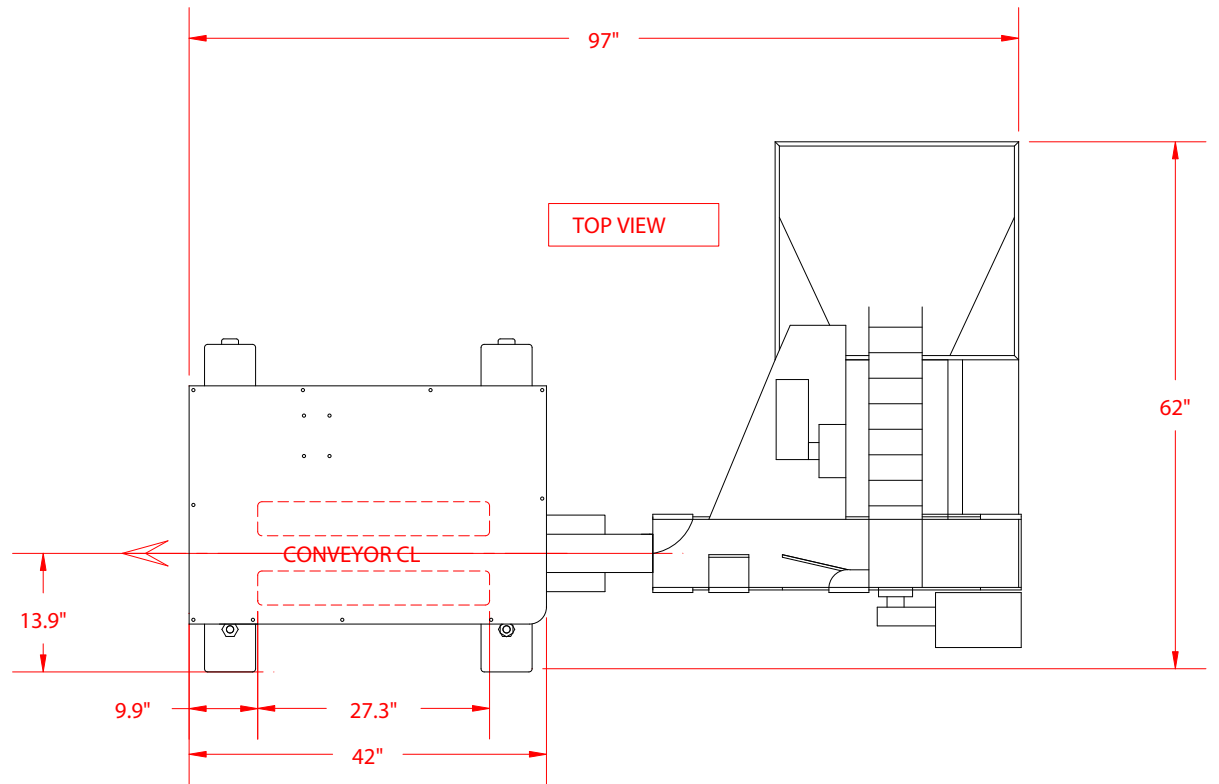

Manufacturers of Quality
Packaging Equipment

579 BARROW PARK DRIVE
WINDER, GEORGIA 30680
PHONE (770) 496-5712

SUREKAP MODEL SK6000-FC
LEFT TO RIGHT

SIDE VIEW

FRONT VIEW

31MARCH04 BB

* THE DIMENSIONS ASSUME A STANDARD CONVEYOR HEIGHT OF 34" AND A STANDARD MACHINE FRAME.