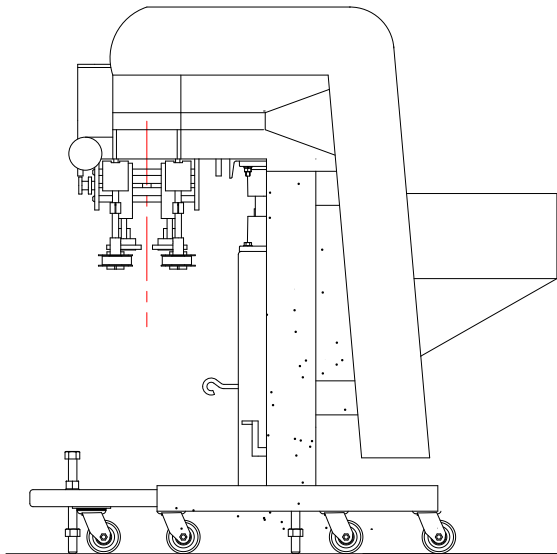

Manufacturers of Quality
Packaging Equipment

579 BARROW PARK DRIVE
WINDER, GEORGIA 30680
PHONE (770) 496-5712

SUREKAP MODEL SK6000-FC
LEFT TO RIGHT

SIDE VIEW

FRONT VIEW

31MARCH04 BB

* THE DIMENSIONS ASSUME A STANDARD CONVEYOR HEIGHT OF 34" AND A STANDARD MACHINE FRAME.