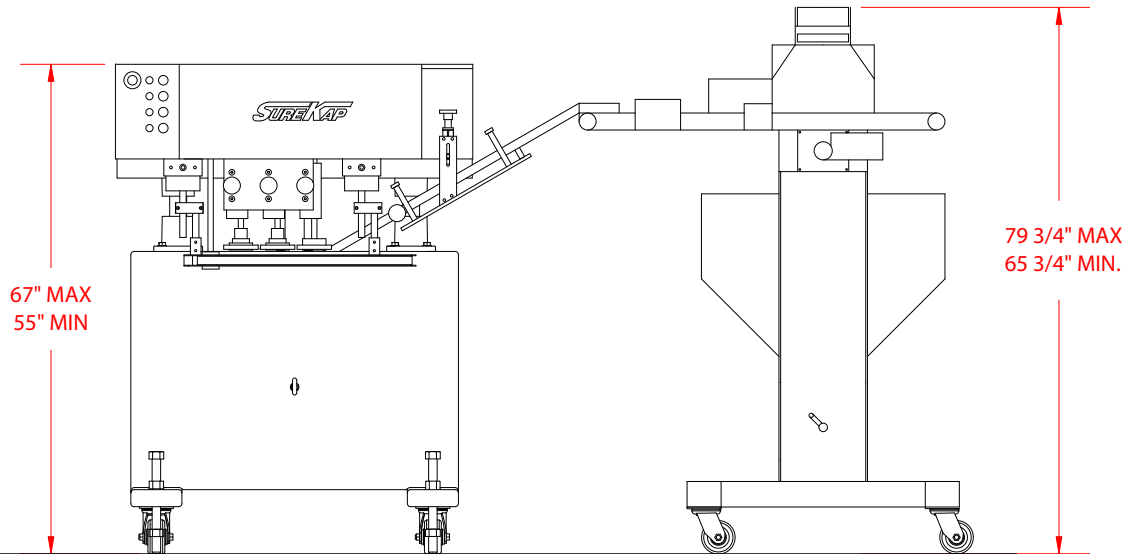

Manufacturers of Quality
Packaging Equipment

579 BARROW PARK DRIVE
WINDER, GEORGIA 30680
PHONE (770) 496-5712

SUREKAP MODEL SK6000-FC
LEFT TO RIGHT

SIDE VIEW

FRONT VIEW

31MARCH04 BB

* THE DIMENSIONS ASSUME A STANDARD CONVEYOR HEIGHT OF 34" AND A STANDARD MACHINE FRAME.